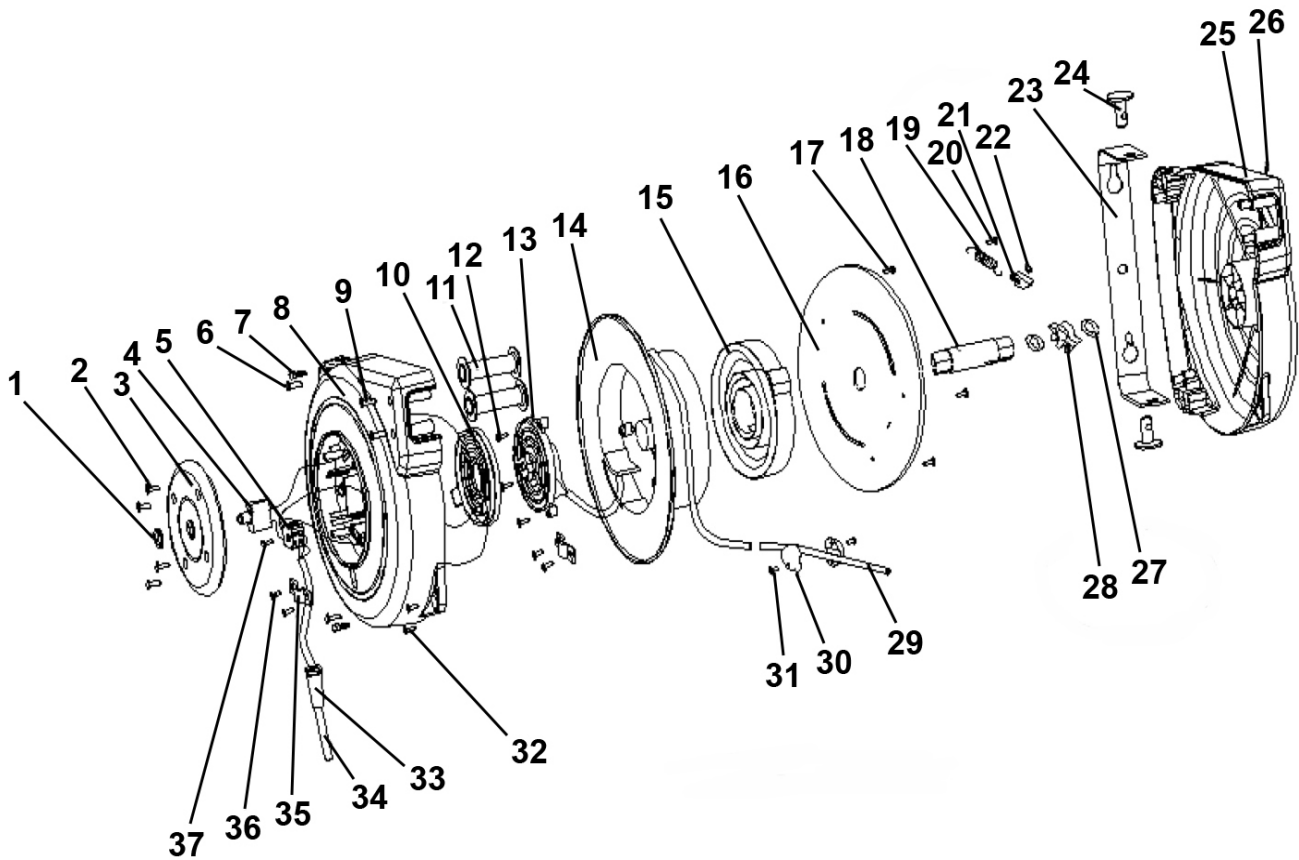

Parts Information:  
**Cable Reel System Retractable 10m/15m**  
**2 x 230V Socket**  
**Model No: CRM10.V5 & CRM15.V5**

Item	Part No.	Description
1	CRM15.V5-01	Plastic Nut
2	CRM15.V5-02	Screw ST4.2 x 19mm
3	CRM15.V5-03	Plastic Cover
4	CRM15.V5-04	Thermal Cut-Out
5	CRM15.V5-05	Thermal Block
6	CRM15.V5-06	Screw ST4 x 20mm
7	CRM15.V5-07	Screw M5 x 25mm
8	CRM15.V5-08	Cover, Left
9	CRM15.V5-09	Rd Head S/T Screw M5 X 30mm
10	CRM15.V5-10	Fixed Plate Assembly
11	CRM15.V5-11	Guide Roller
12	CRM15.V5-12	Screw ST4 x 19mm
13	CRM15.V5-13	Moveable Plate Assembly
14	CRM15.V5-14	Drum
15	CRM10.V5-15	Spring (for CRM10.V5 only)
	CRM15.V5-15	Spring (for CRM15.V5 only)
16	CRM15.V5-16	Drum
17	CRM15.V5-17	Rd Head S/T Screw M3.8 X 12mm
18	CRM15.V5-18	Axle
19	CRM15.V5-19	Spring
20	CRM15.V5-20	Rd Head S/T Screw M3 X 12mm

Item	Part No.	Description
21	CRM15.V5-21	Ratchet Pawl
22	CRM15.V5-22	E-Clip
23	CRM15.V5-23	Bracket, Wall Mounting
24	CRM15.V5-24	Pin
25	CRM15.V5-25	Cover, Right
26	SN5.S	Steel Nut M5
27	CRM15.V5-27	Gaskets
28	CRM15.V5-28	Ratchet Axle
29	CRM10.V5-29	Cable 10mtr (for CRM10.V5 only)
	CRM15.V5-29	Cable 15mtr (for CRM15.V5 only)
30	CRM15.V5-30	Stop Block
31	CRM15.V5-31	Rd Head S/T Screw M2.8 X 15mm
32	MSP514.S	S/T Screw Rd Head M5 x 14mm
33	CRM15.V5-33	Sheath
34	CRM15.V5-34	Flexible Cord
35	CRM15.V5-35	Cord Clamp
36	CRM15.V5-36	Screw ST2.9 x 9.5mm
37	CRM15.V5-37	Screw ST4 x 16
--	CRM10.V5-29-1	Socket Outlet (not shown)
--	CRM15.V5-S	Socket for CRM15.V5 (not shown)