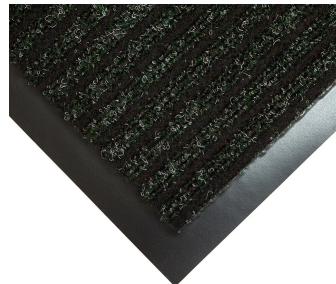

## Toughrib

Heavy-duty doormat that's tough on dirt

- Heavy-duty ribbed carpet surface effectively scrapes away dirt and moisture from footwear.
- Debris is collected in the carpet surface 'channels', trapping dirt at the point of entry.
- Non-staining, slip-resistant vinyl backing.
- Lightweight – easy to lift and move.
- All round border reduces the risk of trips.

## Styles Available

Red

Grey

Green

Charcoal

Brown

## Parts

Part Number	Size	Colour	Weight (kg)
TR010001	0.6 m x 0.9 m	Charcoal	1.2
TR010002	0.9 m x 1.5 m	Charcoal	3.3
TR010003	1.2 m x 1.8 m	Charcoal	8.05
TR010004	0.8 m x 1.2 m	Charcoal	2.5
TR030001	0.6 m x 0.9 m	Red	1.2
TR030002	0.9 m x 1.5 m	Red	3.3
TR030004	0.8 m x 1.2 m	Red	2.5
TR040001	0.6 m x 0.9 m	Green	1.2
TR040002	0.9 m x 1.5 m	Green	3.3
TR040004	0.8 m x 1.2 m	Green	2.5
TR050001	0.6 m x 0.9 m	Brown	1.2
TR050002	0.9 m x 1.5 m	Brown	3.3
TR050004	0.8 m x 1.2 m	Brown	2.5
TR060001	0.6 m x 0.9 m	Grey	1.2
TR060002	0.9 m x 1.5 m	Grey	3.3
TR060004	0.8 m x 1.2 m	Grey	2.5

## Technical Specifications

<b>Material</b>	70% PP, 30% PET
<b>Backing</b>	PVC
<b>Surface Finish</b>	3-rib design
<b>Product Height</b>	6 mm +15% / -10%
<b>Product Weight</b>	2.72 kg / m <sup>2</sup>
<b>Pile Height</b>	3.5 mm
<b>Pile Yarn Composition</b>	70% PP, 30% PES
<b>Pile Weight</b>	0.56 kg / m <sup>2</sup>
<b>Environmental Resistance</b>	Suitable for indoor environments only
<b>Typical Applications</b>	Entrance areas
<b>Installation Method</b>	Loose lay
<b>Cleaning Method</b>	Vacuum top surface
<b>COO (Country of Origin)</b>	NL