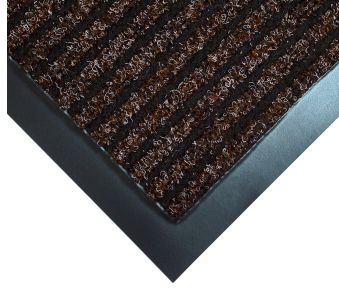

## Toughrib

Heavy-duty doormat that's tough on dirt

- Heavy-duty ribbed carpet surface effectively scrapes away dirt and moisture from footwear.
- Debris is collected in the carpet surface 'channels', trapping dirt at the point of entry.
- Non-staining, slip-resistant vinyl backing.
- Lightweight – easy to lift and move.
- All round border reduces the risk of trips.

## Styles Available

Red

Grey

Green

Charcoal

Brown

## Parts

Part Number	Size	Colour	Weight (kg)
TR010001	0.6 m x 0.9 m	Charcoal	1.2
TR010002	0.9 m x 1.5 m	Charcoal	3.3
TR010003	1.2 m x 1.8 m	Charcoal	8.05
TR010004	0.8 m x 1.2 m	Charcoal	2.5
TR030001	0.6 m x 0.9 m	Red	1.2
TR030002	0.9 m x 1.5 m	Red	3.3
TR030004	0.8 m x 1.2 m	Red	2.5
TR040001	0.6 m x 0.9 m	Green	1.2
TR040002	0.9 m x 1.5 m	Green	3.3
TR040004	0.8 m x 1.2 m	Green	2.5
TR050001	0.6 m x 0.9 m	Brown	1.2
TR050002	0.9 m x 1.5 m	Brown	3.3
TR050004	0.8 m x 1.2 m	Brown	2.5
TR060001	0.6 m x 0.9 m	Grey	1.2
TR060002	0.9 m x 1.5 m	Grey	3.3
TR060004	0.8 m x 1.2 m	Grey	2.5

## Technical Specifications

<b>Material</b>	70% PP, 30% PET
<b>Backing</b>	PVC
<b>Surface Finish</b>	3-rib design
<b>Product Height</b>	6 mm +15% / -10%
<b>Product Weight</b>	2.72 kg / m <sup>2</sup>
<b>Pile Height</b>	3.5 mm
<b>Pile Yarn Composition</b>	70% PP, 30% PES
<b>Pile Weight</b>	0.56 kg / m <sup>2</sup>
<b>Environmental Resistance</b>	Suitable for indoor environments only
<b>Typical Applications</b>	Entrance areas
<b>Installation Method</b>	Loose lay
<b>Cleaning Method</b>	Vacuum top surface
<b>COO (Country of Origin)</b>	NL