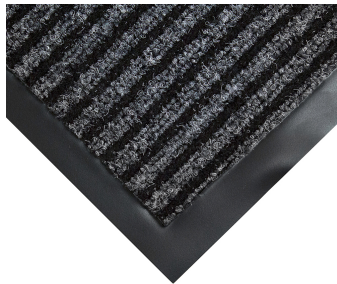

## Toughrib

Heavy-duty doormat that's tough on dirt

- Heavy-duty ribbed carpet surface effectively scrapes away dirt and moisture from footwear.
- Debris is collected in the carpet surface 'channels', trapping dirt at the point of entry.
- Non-staining, slip-resistant vinyl backing.
- Lightweight – easy to lift and move.
- All round border reduces the risk of trips.

## Styles Available

Red

Grey

Green

Charcoal

Brown

## Parts

Part Number	Size	Colour	Weight (kg)
TR010001	0.6 m x 0.9 m	Charcoal	1.2
TR010002	0.9 m x 1.5 m	Charcoal	3.3
TR010003	1.2 m x 1.8 m	Charcoal	8.05
TR010004	0.8 m x 1.2 m	Charcoal	2.5
TR030001	0.6 m x 0.9 m	Red	1.2
TR030002	0.9 m x 1.5 m	Red	3.3
TR030004	0.8 m x 1.2 m	Red	2.5
TR040001	0.6 m x 0.9 m	Green	1.2
TR040002	0.9 m x 1.5 m	Green	3.3
TR040004	0.8 m x 1.2 m	Green	2.5
TR050001	0.6 m x 0.9 m	Brown	1.2
TR050002	0.9 m x 1.5 m	Brown	3.3
TR050004	0.8 m x 1.2 m	Brown	2.5
TR060001	0.6 m x 0.9 m	Grey	1.2
TR060002	0.9 m x 1.5 m	Grey	3.3
TR060004	0.8 m x 1.2 m	Grey	2.5

## Technical Specifications

<b>Material</b>	70% PP, 30% PET
<b>Backing</b>	PVC
<b>Surface Finish</b>	3-rib design
<b>Product Height</b>	6 mm +15% / -10%
<b>Product Weight</b>	2.72 kg / m <sup>2</sup>
<b>Pile Height</b>	3.5 mm
<b>Pile Yarn Composition</b>	70% PP, 30% PES
<b>Pile Weight</b>	0.56 kg / m <sup>2</sup>
<b>Environmental Resistance</b>	Suitable for indoor environments only
<b>Typical Applications</b>	Entrance areas
<b>Installation Method</b>	Loose lay
<b>Cleaning Method</b>	Vacuum top surface
<b>COO (Country of Origin)</b>	NL