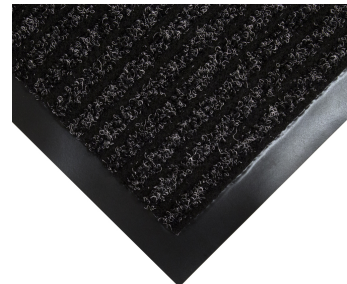

## Toughrib

Heavy-duty doormat that's tough on dirt

- Heavy-duty ribbed carpet surface effectively scrapes away dirt and moisture from footwear.
- Debris is collected in the carpet surface 'channels', trapping dirt at the point of entry.
- Non-staining, slip-resistant vinyl backing.
- Lightweight – easy to lift and move.
- All round border reduces the risk of trips.

## Styles Available

Red

Grey

Green

Charcoal

Brown

## Parts

Part Number	Size	Colour	Weight (kg)
TR010001	0.6 m x 0.9 m	Charcoal	1.2
TR010002	0.9 m x 1.5 m	Charcoal	3.3
TR010003	1.2 m x 1.8 m	Charcoal	8.05
TR010004	0.8 m x 1.2 m	Charcoal	2.5
TR030001	0.6 m x 0.9 m	Red	1.2
TR030002	0.9 m x 1.5 m	Red	3.3
TR030004	0.8 m x 1.2 m	Red	2.5
TR040001	0.6 m x 0.9 m	Green	1.2
TR040002	0.9 m x 1.5 m	Green	3.3
TR040004	0.8 m x 1.2 m	Green	2.5
TR050001	0.6 m x 0.9 m	Brown	1.2
TR050002	0.9 m x 1.5 m	Brown	3.3
TR050004	0.8 m x 1.2 m	Brown	2.5
TR060001	0.6 m x 0.9 m	Grey	1.2
TR060002	0.9 m x 1.5 m	Grey	3.3
TR060004	0.8 m x 1.2 m	Grey	2.5

## Technical Specifications

<b>Material</b>	70% PP, 30% PET
<b>Backing</b>	PVC
<b>Surface Finish</b>	3-rib design
<b>Product Height</b>	6 mm +15% / -10%
<b>Product Weight</b>	2.72 kg / m <sup>2</sup>
<b>Pile Height</b>	3.5 mm
<b>Pile Yarn Composition</b>	70% PP, 30% PES
<b>Pile Weight</b>	0.56 kg / m <sup>2</sup>
<b>Environmental Resistance</b>	Suitable for indoor environments only
<b>Typical Applications</b>	Entrance areas
<b>Installation Method</b>	Loose lay
<b>Cleaning Method</b>	Vacuum top surface
<b>COO (Country of Origin)</b>	NL