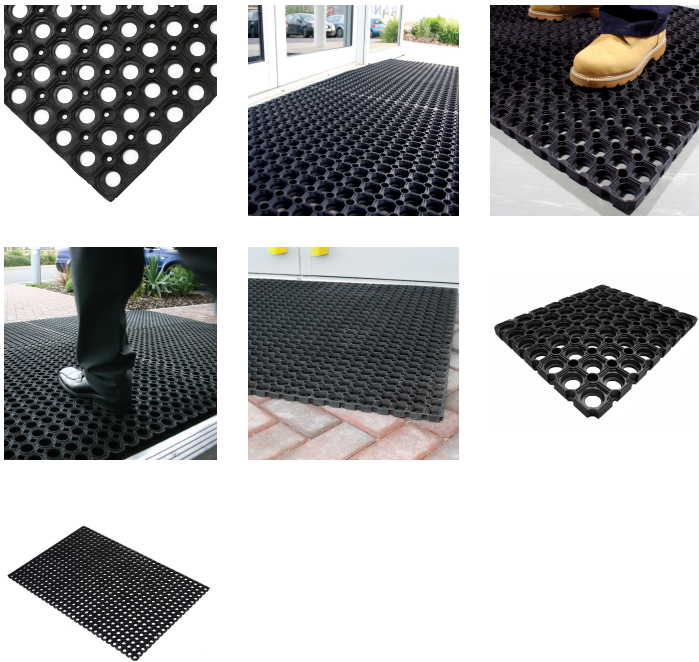

## Ringmat Honeycomb

Durable outdoor entrance mat with holes

- The ideal choice for demanding conditions such as icy, snow prone locations.
- Raised pattern surface provides increased grip to footwear while scraping away dirt and debris.
- Large holes allow dirt and debris to fall through, keeping it trapped.

### Parts

Part Number	Size	Colour	Weight (kg)
RM010001	0.8 m x 1.2 m (23 mm)	Black	7.2
RM010002	1 m x 1.5 m (23 mm)	Black	14
RM010011	0.4 m 0.6 m (23 mm)	Black	1.8

### Technical Specifications

<b>Material</b>	Rubber mix, including >50% recycled material.
<b>Surface Finish</b>	Honeycomb pattern surface with holes
<b>Product Height</b>	23 mm
<b>Product Weight</b>	9.5 kg / m <sup>2</sup>
<b>Min. Operating Temperature</b>	-20°C
<b>Max. Operating</b>	+130°C

<b>Temperature</b>	
<b>Environmental Resistance</b>	Suitable for wet and dry environments, indoors or outdoors
<b>UV Resistance</b>	Yes
<b>Typical Applications</b>	Children's play areas. Entrance areas, Bars, Ski areas.
<b>Installation Method</b>	Loose lay
<b>Cleaning Method</b>	Wash with cold water, use vacuum cleaner or use pressure pump to remove dirt
<b>COO (Country of Origin)</b>	IN
<b>Tensile Strength</b>	2.75 to 3.25 MPa